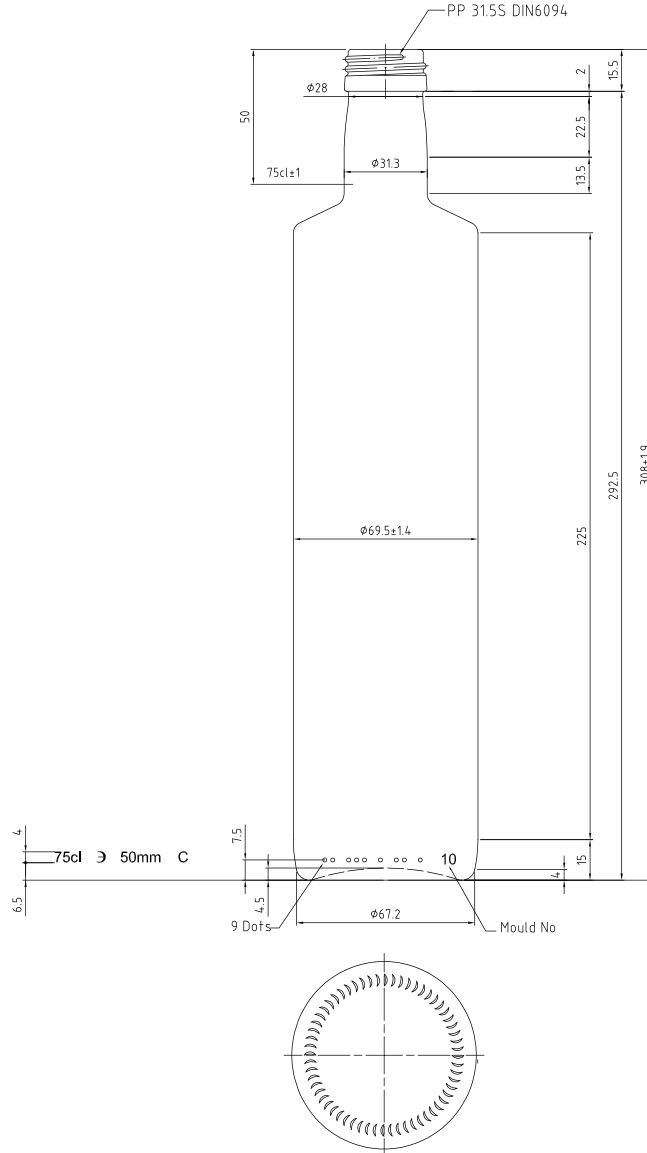

1 8

2 4

HS FRENCH FLINT

THE GLASS CONTAINER SPECIALISTS

750ML CLEAR GLASS DORICA BOTTLE

Product code	DOR750HF
Finish	31.5 PP
Capacity	750ml
Brim-full capacity	770ml